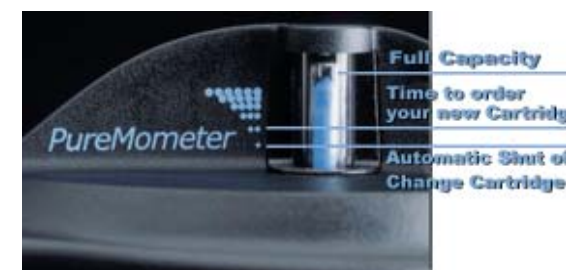

Of the vast amount of water we use in our homes every day, only an approximate 1% is used for drinking. It makes sense then that this 1% is of the highest possible quality for you and your family.

For a simple solution to treat the drinking water in your home, the Kinetico MAC 7000 and 7500 filters offer a cost-effective and stylish option.

Both models sit neatly under your sink and eliminate unwanted taste, odour, chlorine and sediment from your drinking water.

In addition, the Model 7500 will also remove heavy metals such as lead, volatile organic compounds (pesticides) and cysts including cryptosporidium.

There's nothing quite like a glass of great tasting water. Great water makes everything else taste better including your favourite drinks and recipes. Kinetico Drinking Water Filters make it easier than ever to get quality water on tap 24 hours a day every day.

Available Models

Model 7000 5 Micron	Model 7500 1 Micron
Taste	Taste
Odour	Odour
Chlorine	Chlorine
Sediment	Sediment
	Lead
	VOC
	Cyst
	MTBE

*Kinetico Drinking Water Filters use activated carbon media to significantly reduce a wide variety of contaminants.

Dimensions HxWxD: 425mm x 155mm x 100mm

Decorative Taps

At Kinetico we pride ourselves on the detail, and that's why we offer an optional range of lead free decorative taps for you to choose from so that you can match your kitchen décor.

Available in finishes such as Classic Chrome, Satin Nickle, Arctic White, Light Biscuit, Liquorice, Antique Bronze Copper, Polished Brass and, Brilliant Nickel.

MACguard™

Maximum Protection for you and your family