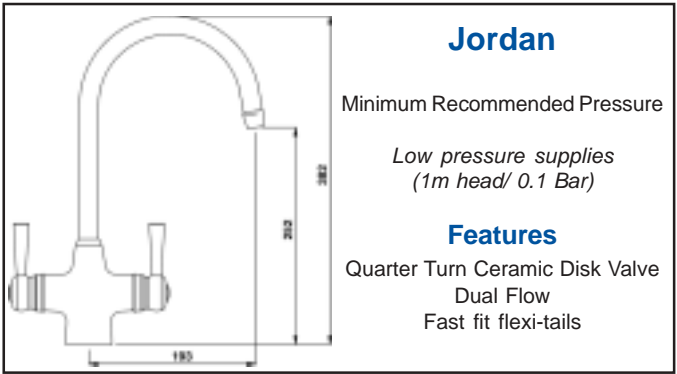

Available in Chrome (shown) & Gold finishes

Three-way Taps

TARGA

A top selling quarter turn design, the Targa is a timeless tap.

The attractive long reach spout ends in a stylish modern head and is operated by large, easy grip handles - a great combination of functionality and looks.