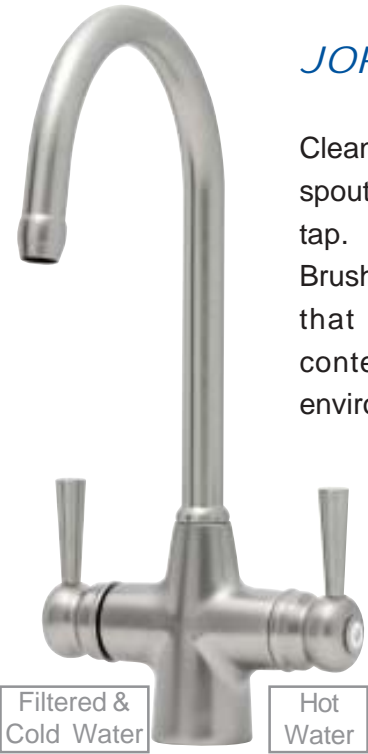

JORDAN (shown above)

Clean, attractive lines and a long spout make the Jordan a striking tap. Available in Chrome and Brushed Steel (shown) finishes that both work well with contemporary and traditional environments. It has solid easy reach handles for efficient operation and a rotating swan neck that allows accurate flow direction.

Available in Chrome & Brushed Steel (shown) finishes