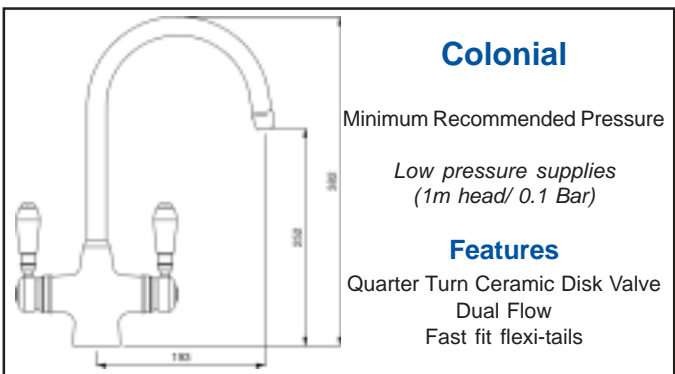

Whether you prefer a modern single lever in chrome or traditional tap with porcelain effect handles we have a tap to suit your decor.

JORDAN (shown above)

Clean, attractive lines and a long spout make the Jordan a striking tap. Available in Chrome and Brushed Steel (shown) finishes that both work well with contemporary and traditional environments. It has solid easy reach handles for efficient operation and a rotating swan neck that allows accurate flow direction.

Available in Chrome & Brushed Steel (shown) finishes

COLONIAL

A timeless and classic design, the Colonial is a popular choice. Porcelain effect handles give this tap a traditional feel.

A long spout gives excellent reach enabling flow direction to more than one bowl. Easy to use handles are an added benefit on this model.

Available in Chrome (shown) & Gold finishes

Three-way Taps

TARGA

A top selling quarter turn design, the Targa is a timeless tap.

The attractive long reach spout ends in a stylish modern head and is operated by large, easy grip handles - a great combination of functionality and looks.